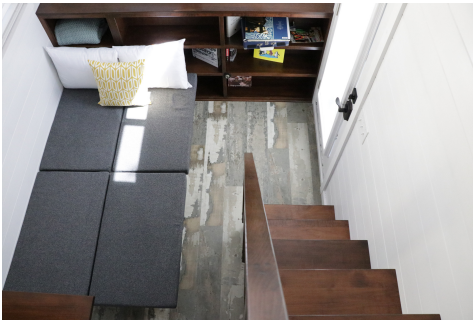

- Queen Bed, upstairs
- Downstairs sitting area, folded out into a full size sleeping arrangement
- Bathroom includes: toilet, stand up shower, linens, toiletries
- **Dog Friendly homes